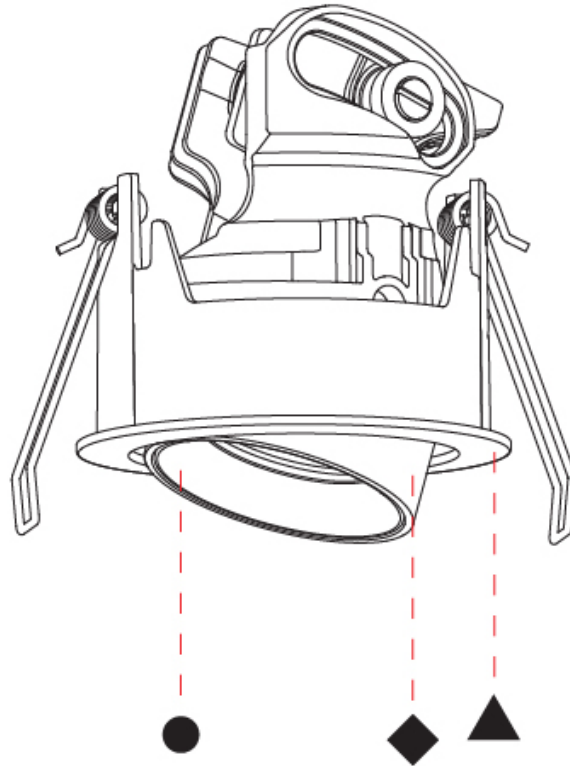

INVADER COMPACT ADJUSTABLE RECESSED

A35814-

PROJECT _____

TYPE _____

SPECIFIER _____

QUANTITY _____

DATE _____

A